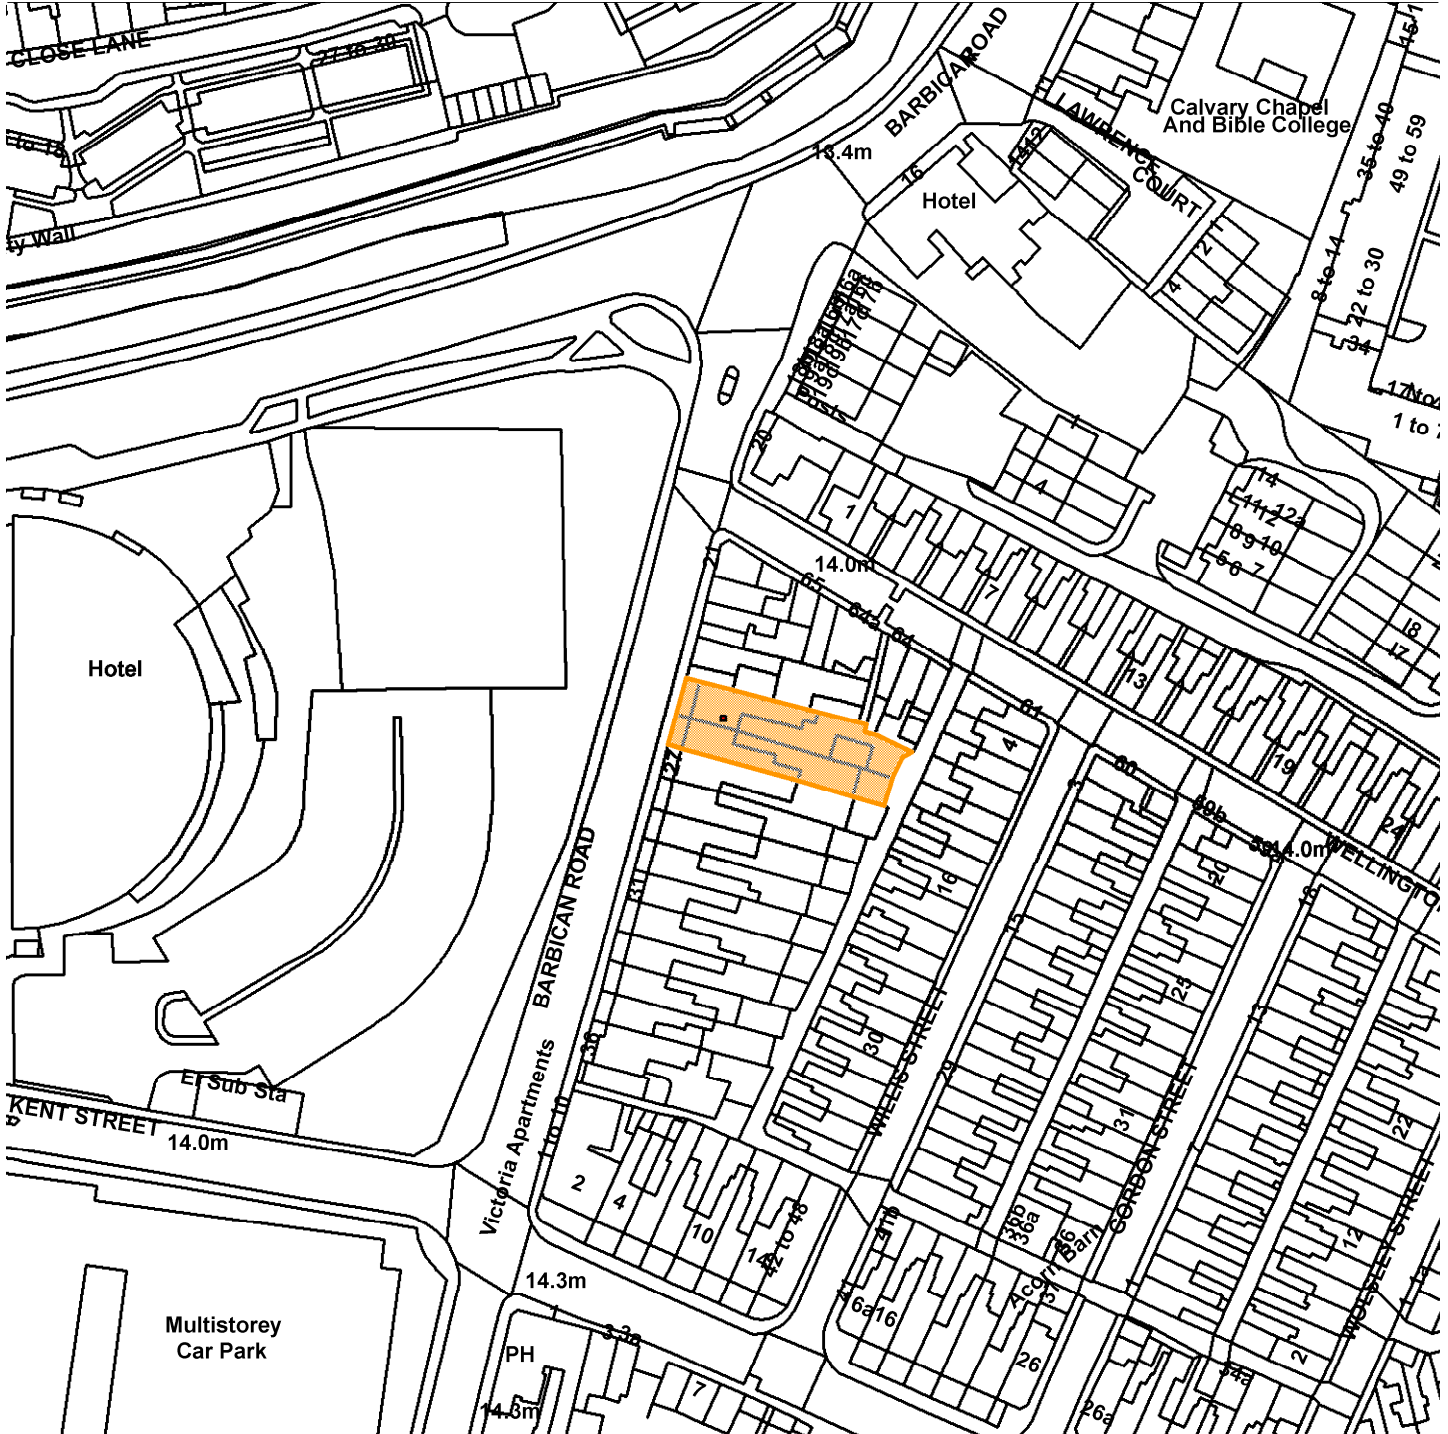

17/02199/FULM

25 Barbican Road, York, YO10 5AA

GIS by ESRI (UK)

Scale : 1:1314

Reproduced from the Ordnance Survey map with the permission of the Controller of Her Majesty's Stationery Office © Crown Copyright 2000.

Unauthorised reproduction infringes Crown Copyright and may lead to prosecution or civil proceedings.

<b>Organisation</b>	City of York Council
<b>Department</b>	Economy and Place
<b>Comments</b>	Site Location Plan
<b>Date</b>	29 December 2017
<b>SLA Number</b>	